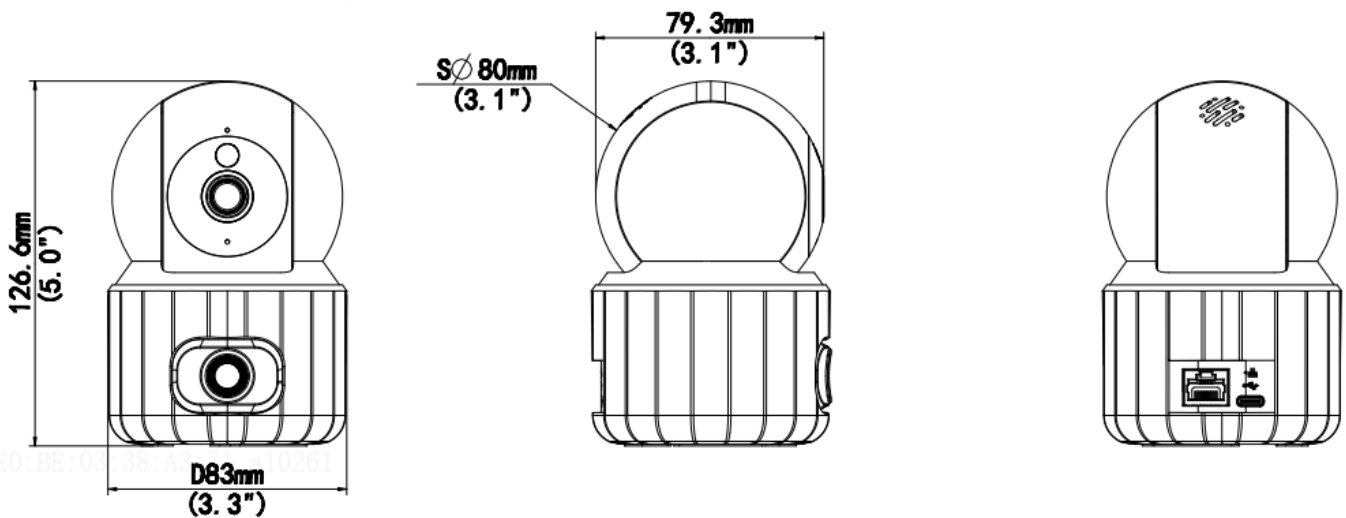

Tilt Range	0° ~ 15°	-15° ~ 90°
Tilt Speed	N/A	17°/s ~ 50°/s
	Preset speed: N/A	Preset speed: 50°/s
Number of Presets	20	
Interface		
Built-in Mic	Support	
Built-in Speaker	Support	
Wi-Fi	Support	
Network	1 * RJ45 10M/100M Base-TX Ethernet	
Certifications		
EMC	CE EMC (EN 55032, EN 61000-3-3, EN IEC 61000-3-2, EN 55035) FCC (FCC 47 CFR part15 B)	
RF	FCC ID (FCC CFR 47 part15 C) CE RED (EN 301 489-1, EN 301 489-17, EN 300 328, EN 62311)	
Safety	CE LVD (EN 62368-1)	
Environment	CE-RoHS (2011/65/EU; (EU)2015/863); WEEE (2012/19/EU)	
General		
Power	DC 5V/1.5A	
	USB type-C interface	
Dimensions (Ø x H)	Φ80 x 127mm (Ø3.1" x 4.8")	
Weight	0.22kg(0.49lb)	
Working Environment	-10°C~50°C(-14°F ~ 122°F), Humidity: ≤95% RH (non-condensing)	
Storage Environment	-10°C~50°C(-14°F ~ 122°F), Humidity: ≤95% RH (non-condensing)	
Surge Protection	N/A	
Reset Button	Support	
LED indicator	1, red/blue	

Dimensions