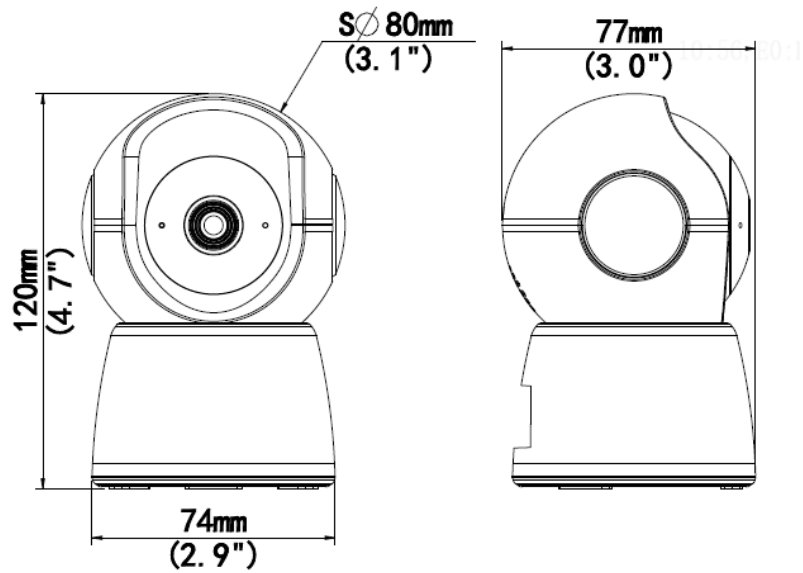

LED indicator

1, red/blue

Dimensions

www.uniview.com/uniarch

©2023 Zhejiang Uniview Technologies Co., Ltd. All rights reserved.

*Product specifications and availability are subject to change without notice.