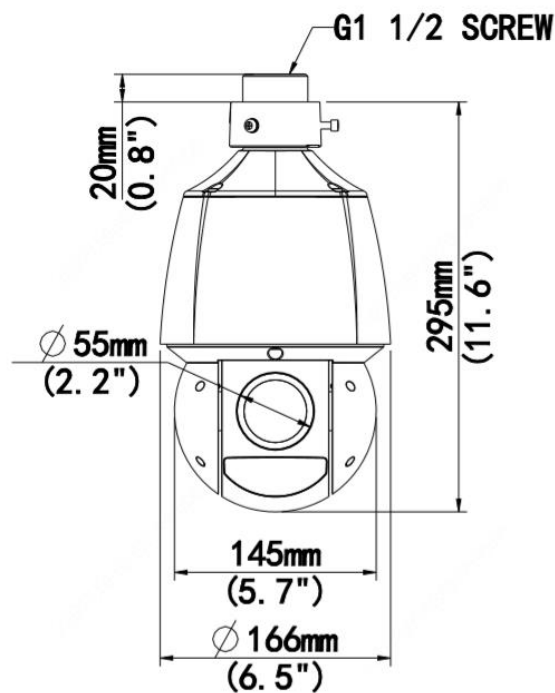

## Specifications

	IPC-P4P4-X25				
<b>Camera</b>					
Sensor	1/2.8", 4.0 megapixel, progressive scan, CMOS				
Min. Illumination	Colour: 0.003 Lux (F1.5, AGC ON) 0 Lux with IR				
Day/Night	IR-cut filter with auto switch (ICR)				
Shutter	Auto/Manual, 1 ~ 1/100000s				
WDR	120dB				
S/N	>56dB				
<b>Lens</b>					
Lens type	4.8 ~ 120mm, AF automatic focusing and motorized zoom lens				
Digital Zoom	16				
Optical Zoom	25				
Iris	Auto; F1.5 ~ F3.8				
Angle of View (H)	52.20°~2.74°				
Angle of View (V)	30.81°~1.54°				
Angle of View (O)	64.20°~3.23°				
<b>DORI</b>					
DORI Distance	Lens (mm)	Detect (m)	Observe (m)	Recognize (m)	Identify (m)
	4.8	119.3(391.2ft)	47.7(156.5ft)	23.9(78.2ft)	11.9(39.1ft)
	120	2475.0(8120.1ft)	990.0(3248.0ft)	495.0(1624.0ft)	247.5(812.0ft)
<b>Illuminator</b>					
IR Range	Up to 100m (328 ft) IR range				
Wavelength	850nm				
IR On/Off Control	Auto/Manual				
<b>Video</b>					
Video Compression	Ultra 265, H.265, H.264, MJPEG				
Frame Rate	Main Stream: 4MP (2688*1520),Max 30fps; Sub Stream: 2MP (1920*1080), Max 30fps; Third Stream: D1 (720*576), Max 30fps;				
Video Bit Rate	128 Kbps~16 Mbps				
U-code	Support				
ROI	Support				
Video Stream	Triple streams				
OSD	Up to 8 OSDs				
Privacy Mask	24 areas, up to 4 areas per scene				
<b>Image</b>					
White Balance	Auto/Outdoor/Fine Tune/Sodium Lamp/Locked/Auto2				
Digital Noise Reduction	2D/3D DNR				
Smart IR	Support				
Flip	Normal/Flip Vertical/Flip Horizontal/180°/90°Clockwise/90°Anti-clockwise				
HLC	Support				

## Dimensions