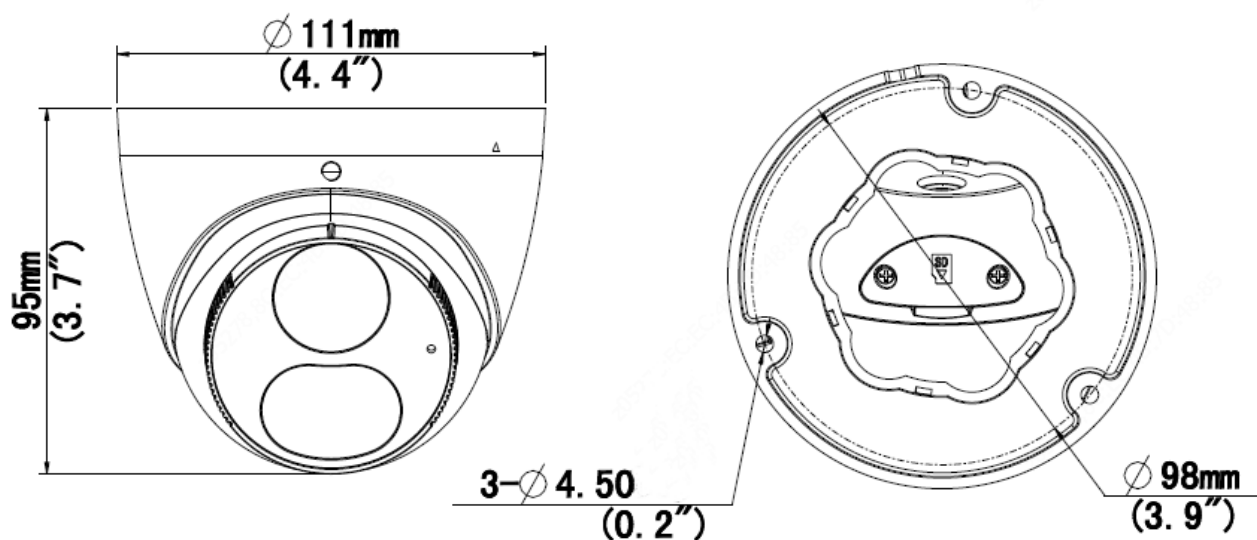

Material	Metal
Working Environment	-30°C ~ 60°C (-22°F ~ 140°F), Humidity: ≤95% RH (non-condensing)
Storage Environment	-30°C ~ 60°C (-22°F ~ 140°F), Humidity: ≤95% RH (non-condensing)
Surge Protection	4KV
Reset Button	N/A
Protection	Ingression protection: IP67

Dimensions

Accessories

B-JB03-G-IN-BLACK

B-WM03-D-IN-BLACK

www.uniview.com/uniarch

©2021 Zhejiang Uniview Technologies Co., Ltd. All rights reserved.

*Product specifications and availability are subject to change without notice.