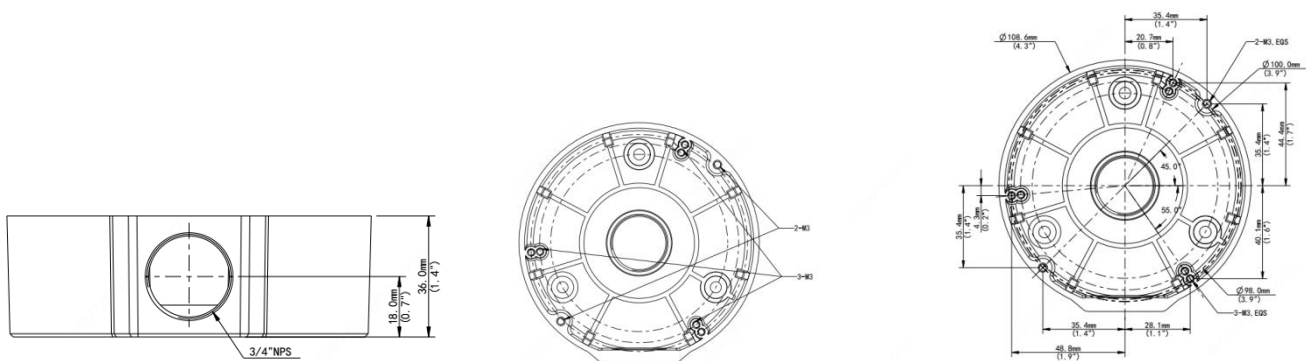

Fixed Dome Junction Box

B-JB03-G-IN-BLACK

Specifications

Bracket	B-JB03-G-IN-BLACK
Application	Junction box for IPC-T1EX-B Series and IPC-T1PX-B Series fixed dome camera
Dimensions	φ106.6mm*36mm (4.20" x1.42")
Weight	0.2kg(0.44lb)
Material	Aluminum alloy

Dimensions

www.uniview.com/uniarch

©2021 Zhejiang Uniview Technologies Co.,Ltd. All rights reserved.

*Product specifications and availability are subject to change without notice.