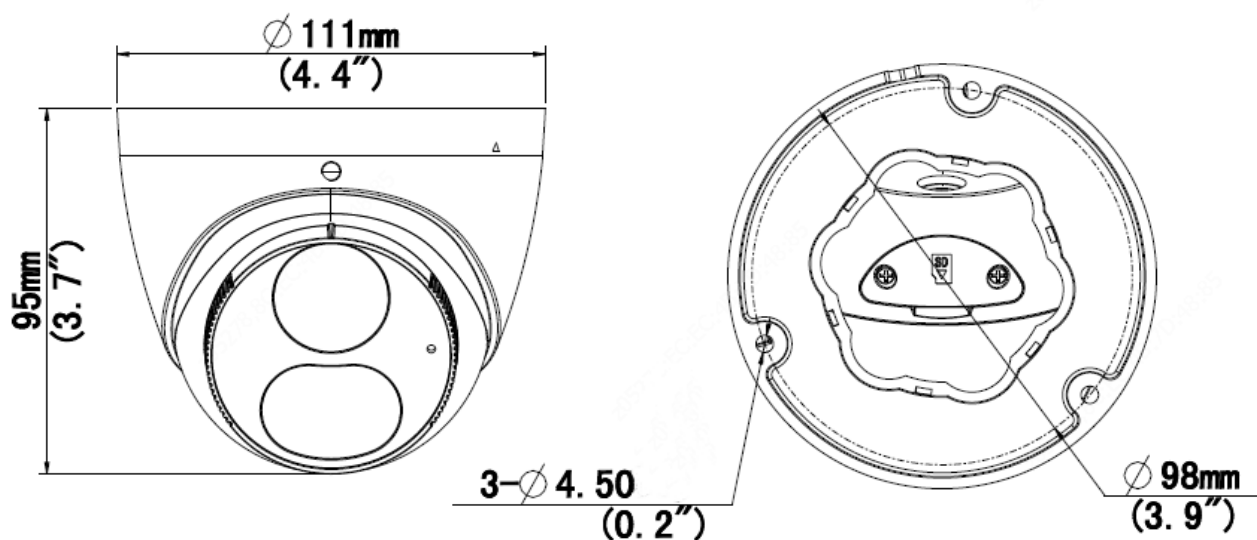

## Specifications

IPC-T1P5-AF28KC-B					
<b>Camera</b>					
Sensor	1/2.7", 5.0 megapixel, progressive scan, CMOS				
Minimum Illumination	Colour: 0.003Lux (F1.6, AGC ON) 0Lux with IR on				
Day/Night	IR-cut filter with auto switch (ICR)				
Shutter	Auto/Manual, 1 ~ 1/100000s				
Adjustment angle	Pan: 0° ~ 360°	Tilt: 0° ~ 90°		Rotate: 0° ~ 360°	
WDR	120dB				
S/N	>56dB				
<b>Lens</b>					
Lens	2.8mm@F1.6				
Angle of View (H)	101.1°				
Angle of View (V)	55.3°				
Angle of View (O)	111.1°				
<b>DORI</b>					
DORI Distance	Lens	Detect(m)	Observe(m)	Recognize(m)	Identify(m)
	2.8mm	63.0	25.2	12.6	6.3
<b>Illuminator</b>					
IR Range	Up to 30m (98ft) IR range				
Wavelength	850nm				
IR On/Off Control	Auto/Manual				
<b>Video</b>					
Video Compression	Ultra 265,H.265, H.264, MJPEG				
H.264 code profile	Baseline profile, Main Profile				
Frame Rate	Main Stream:5MP (2880*1620), Max 30fps; 4MP (2560*1440), Max 30fps; 3MP (2304*1296), Max 30fps; 1080P (1920*1080), Max 30fps; Sub Stream: 720P (1280*720), Max 30fps; D1 (720*576), Max 30fps; 640*360,Max 30fps; 2CIF (704*288), Max 30fps; CIF (352*288), Max 30fps; Third Stream: D1 (720*576), Max 30fps; 640*360,Max 30fps; 2CIF (704*288), Max 30fps; CIF (352*288), Max 30fps;				
Video Bit Rate	128 Kbps~16 Mbps				
U-code	Supported				
ROI	Up to 8 areas				
Video Stream	Triple streams				
OSD	Up to 8 OSDs				
Privacy Mask	Up to 4 areas				
<b>Image</b>					
White Balance	Auto/Outdoor/Fine Tune/Sodium Lamp/Locked/Auto2				
Image Setting	Image rotation, brightness, saturation, contrast, sharpness, gain adjustable by web browser				
Digital noise reduction	2D/3D DNR				
Smart IR	Supported				
Flip	Normal/Vertical/Horizontal/180°/90°Clockwise/90°Anti-clockwise				

## Dimensions