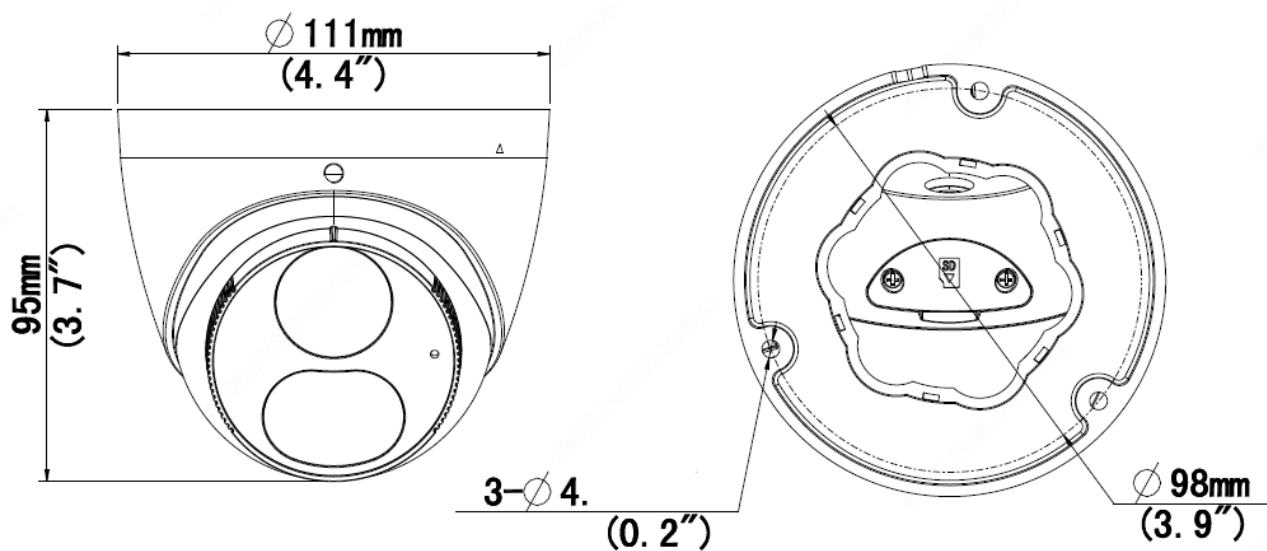

Dimensions

Accessories

www.uniview.com/uniarch

©2021 Zhejiang Uniview Technologies Co., Ltd. All rights reserved.

*Product specifications and availability are subject to change without notice.